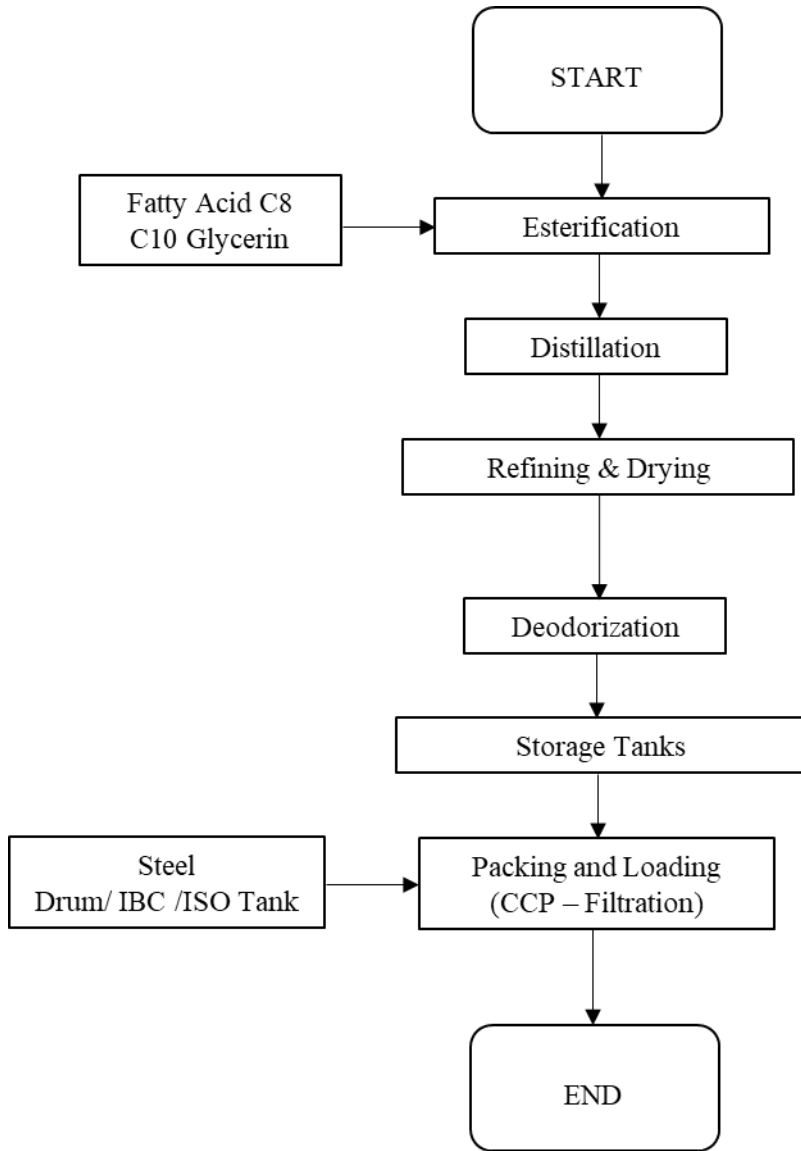

Process Flow Chart

MCT Oil, Derived from Palm, Kosher

Phone: (512) 668-9918, Fax: (512) 886-4008, Email: customer@laballey.com

www.laballey.com

12501 Pauls Valley Road, Suite A, Austin, Texas 78737

© 2023 Lab Alley